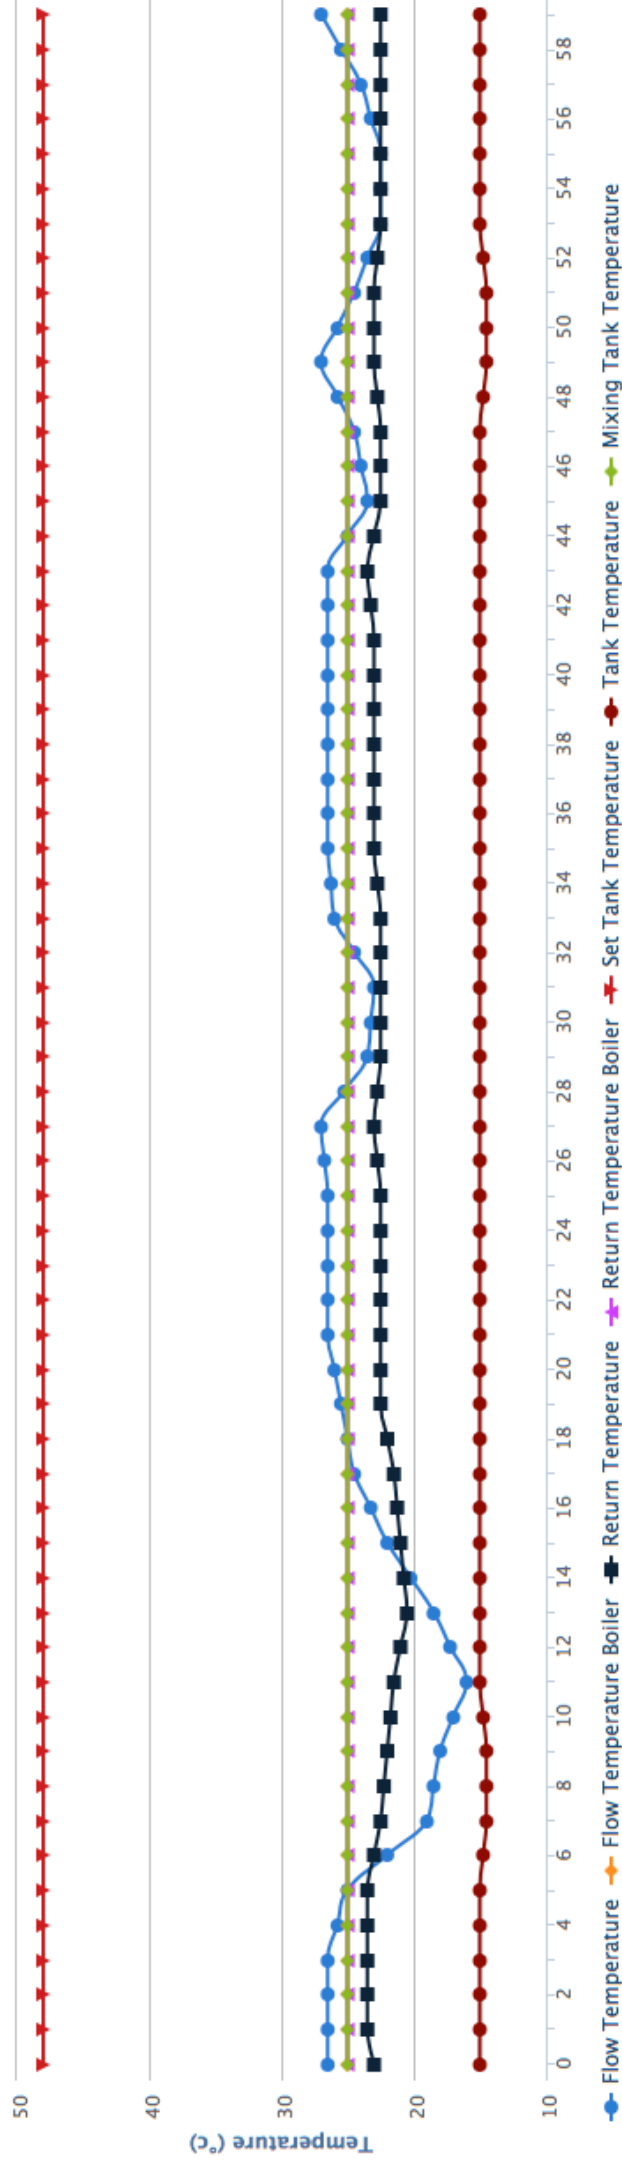

Connect to a power outlet while your backup disk is available.

Close

Hourly Temperature

Hour*

11:00

Hourly Temperature Report OFH

*Indicative Data Only

Change Device

Control

Scenes

Reports

Settings